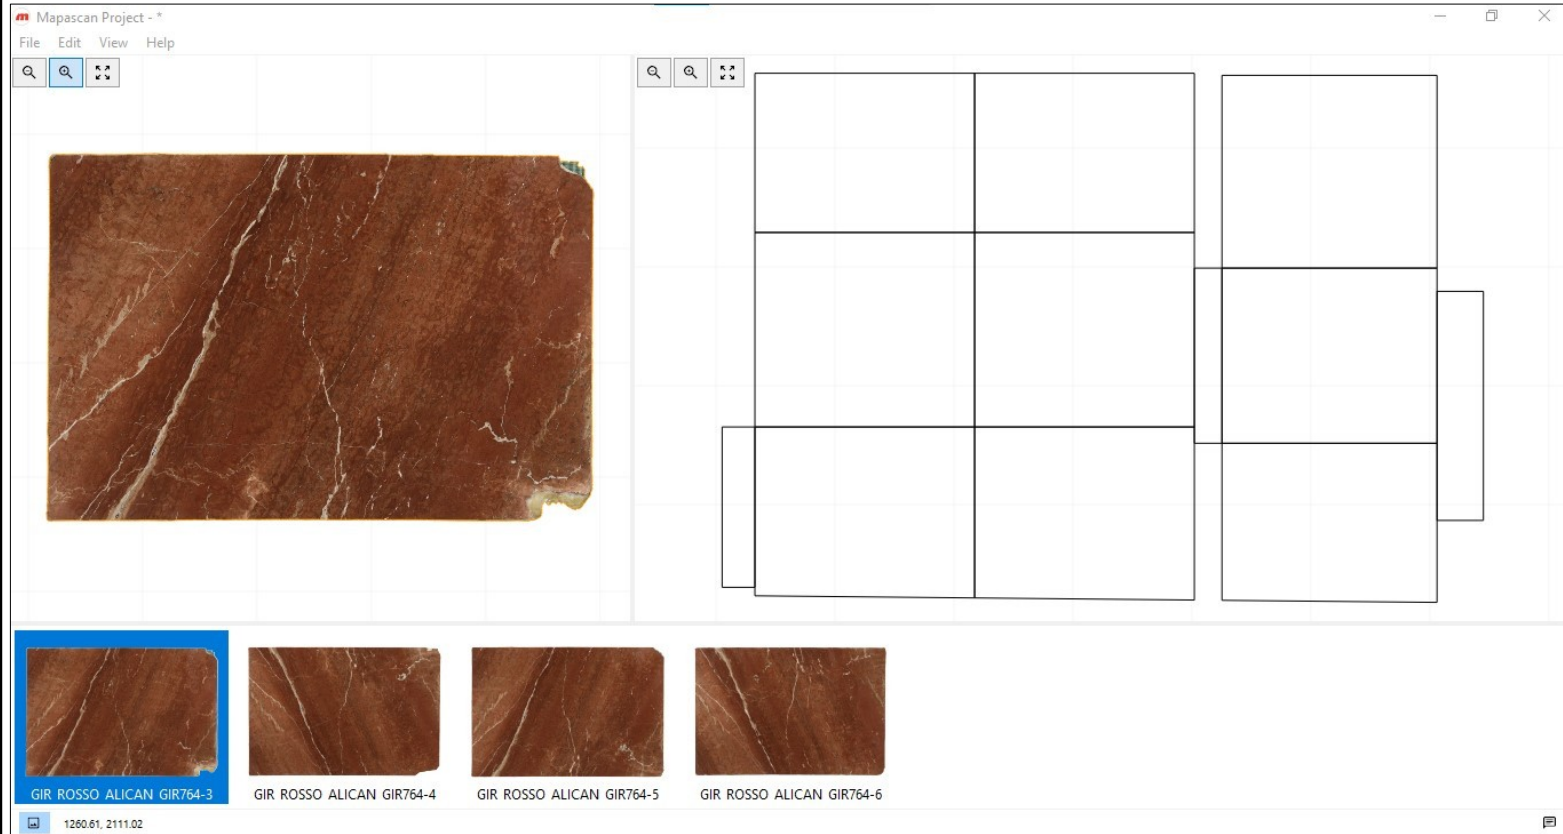

mapascan[®] project

by  **mapastone**

The Mapascan Project

Create your project's layout in a fast and easy way

The Mapascan Project

Create your project's layout in a fast and easy way

The Mapascan Project

Create your project's layout in a fast and easy way

The Mapascan Project

Create your project's layout in a fast and easy way

	Project bathroom		Page 1
	Description		Slab No. BMA1717 - 5
			Date

Mark	Dim. 1	Dim. 2	Area
18c	577	674	0.39
18b	577	674	0.39
18a	970	577	0.56
18	84	577	0.05
21c	674	575	0.39
21b	674	575	0.39
21a	970	575	0.56
21	84	575	0.05