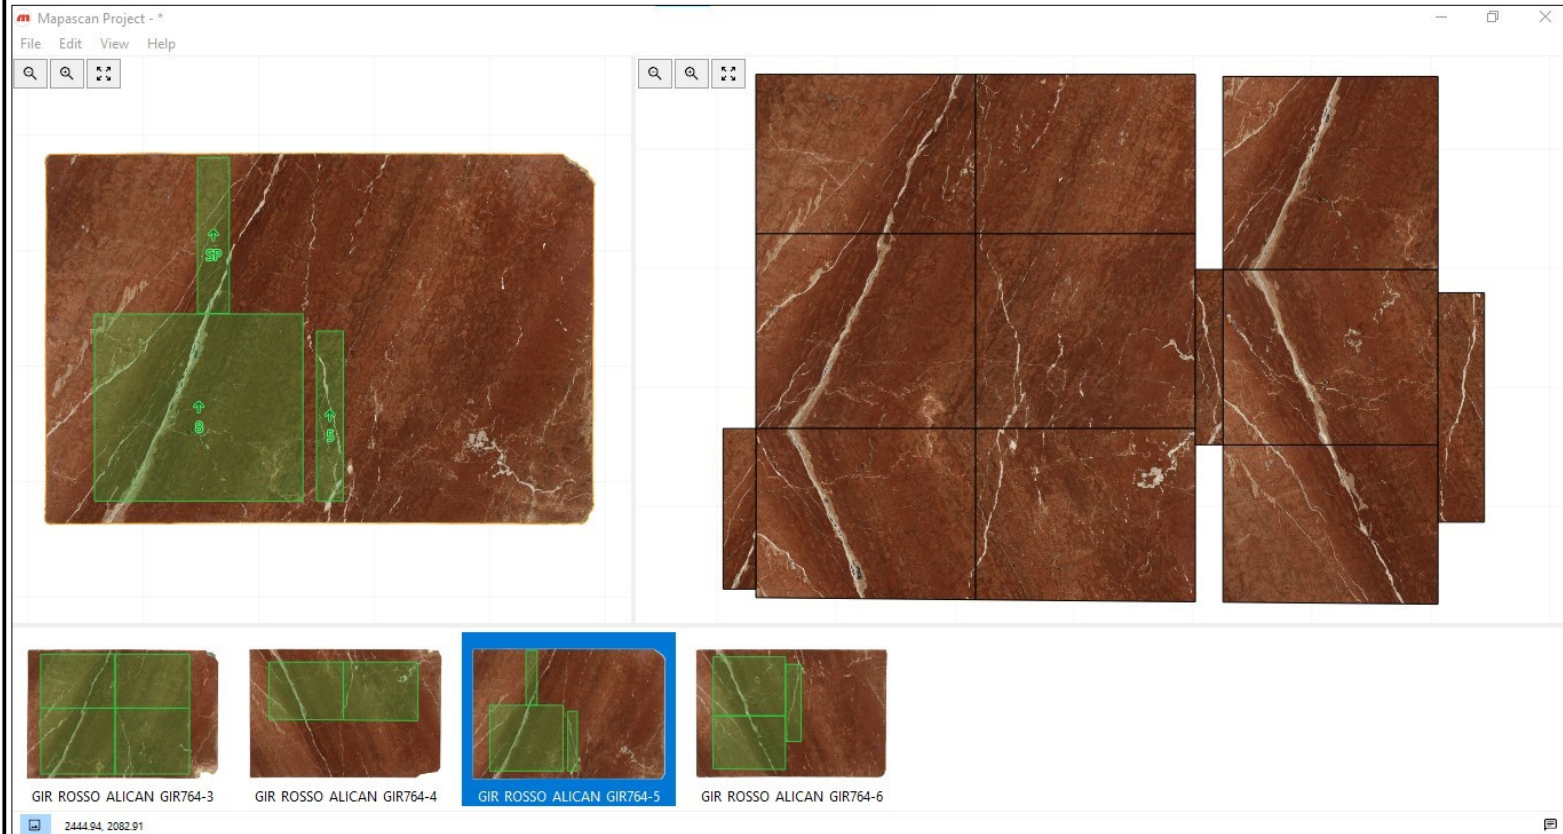

mapascan[®] project

by  **mapastone**

The Mapascan Project

Create your project's layout in a fast and easy way

The Mapascan Project

Create your project's layout in a fast and easy way

The Mapascan Project

Create your project's layout in a fast and easy way

The Mapascan Project

Create your project's layout in a fast and easy way

	Project bathroom		Page 1
	Description		Slab No. BMA1717 - 5
			Date

Mark	Dim. 1	Dim. 2	Area
18c	577	674	0.39
18b	577	674	0.39
18a	970	577	0.56
18	84	577	0.05
21c	674	575	0.39
21b	674	575	0.39
21a	970	575	0.56
21	84	575	0.05